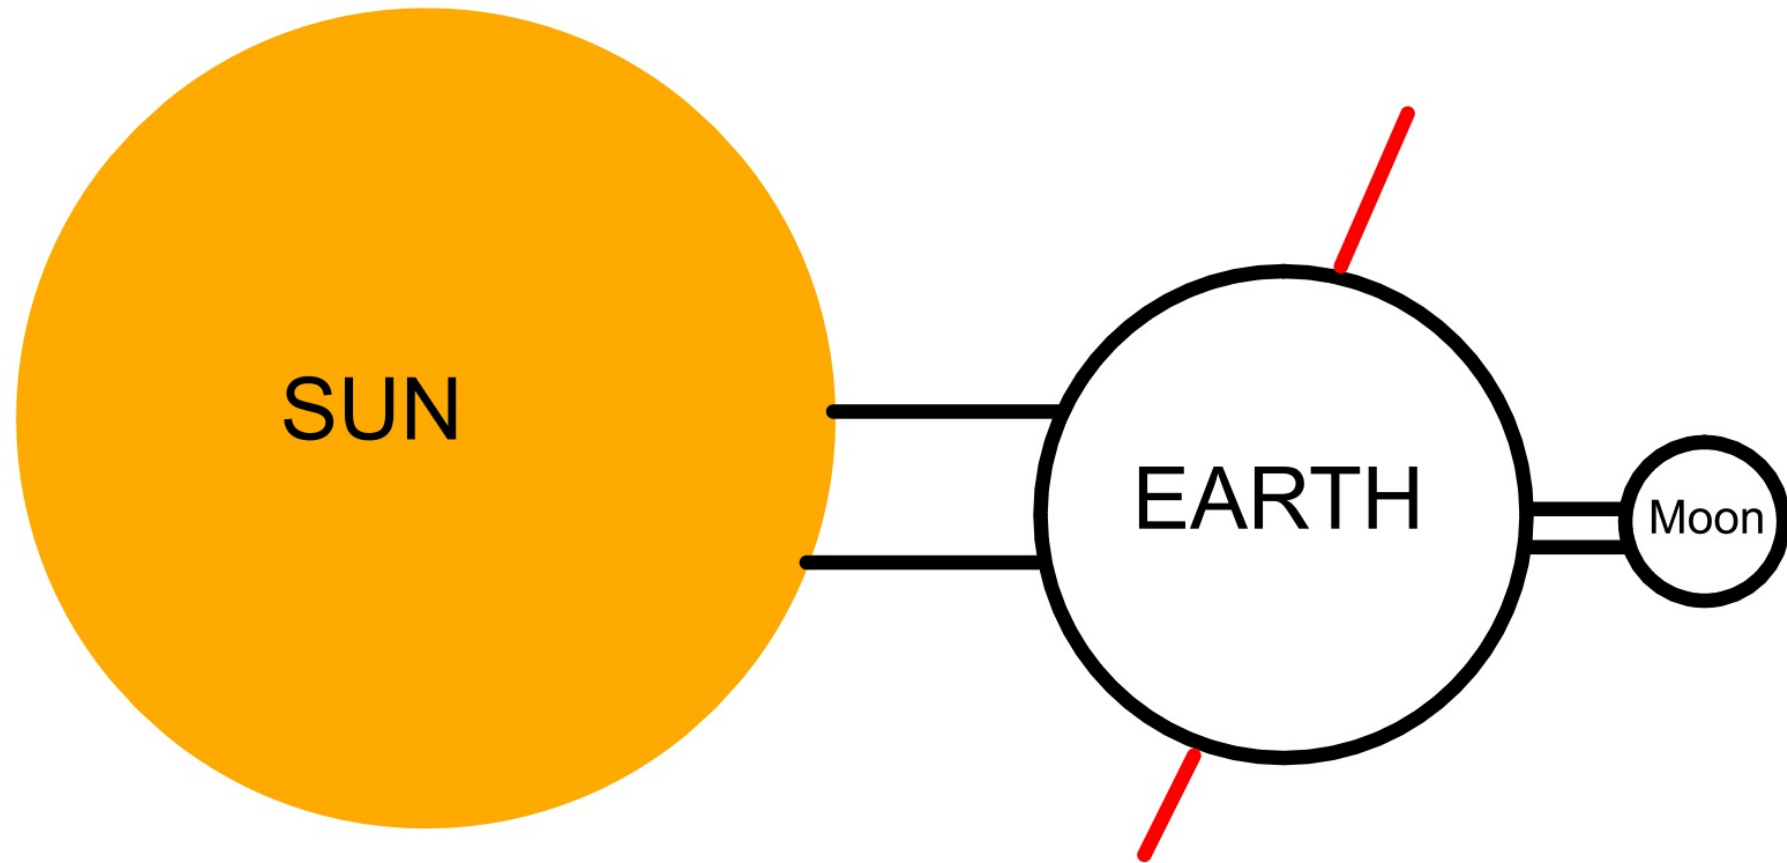

We will make...

**3 Circles, 2 strips of paper, 3 pins, 1 straw,
coloring supplies: Yellow, Blue, Green, Gray**