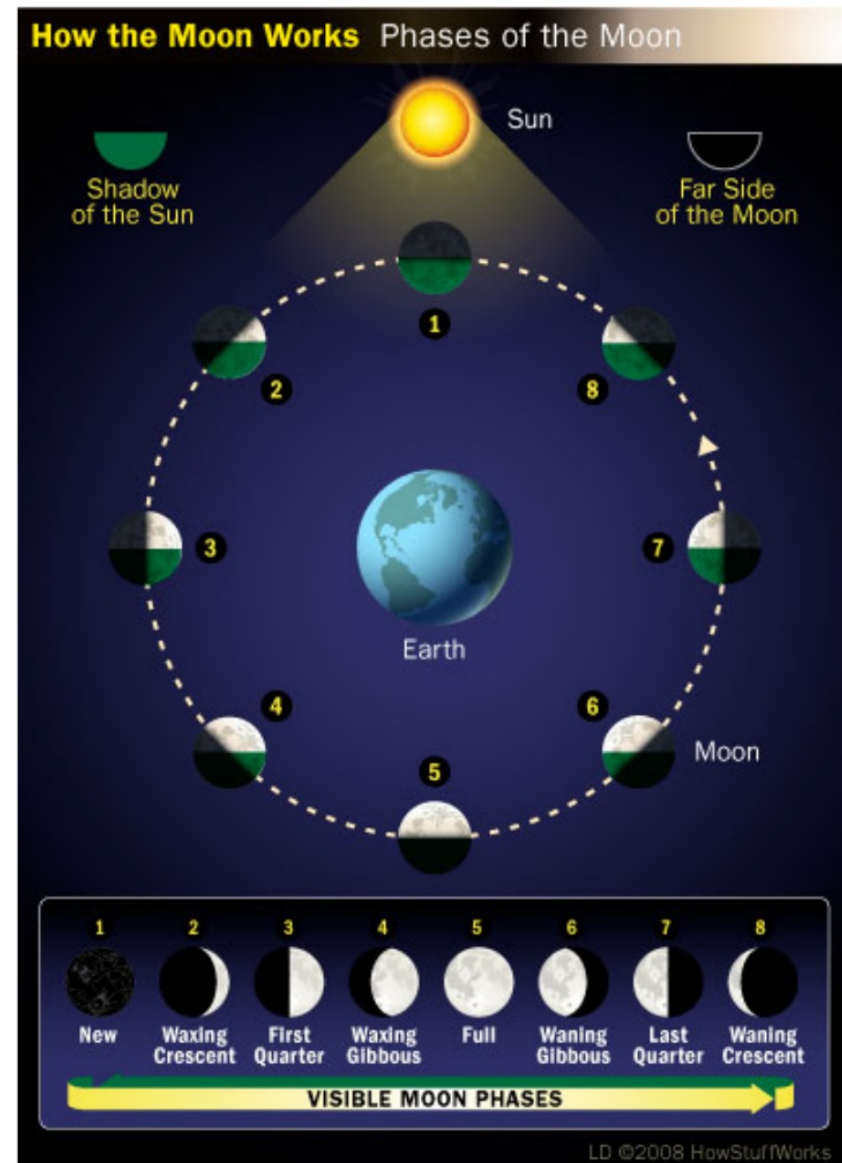

# Some Rhymes for all Seasons

(by L.B.)

The seasons come and then they go  
Do you know what makes it so?  
Can you explain the reasons why  
The seasons come and then pass by?  
The seasons come and then they wilt  
It has to do with the Earth's tilt  
The angle of the Sun's bright light  
The Sun and Earth's connected flight!

# Moon Phases

- As the moon orbits around the earth, the light from the sun shines on it.
- From earth, we can only see certain portions of the lit moon.
- It takes 1 month, approx. 29 days, for the moon to completely orbit the Earth.

# Diagram of the Moon Phases

The moon is lit by the sun. We can see a lot of the lit moon from Earth. This phase is called the WANING GIBBOUS.

# Diagram of the Moon Phases

The moon is lit by the sun. We can see half of the lit moon from Earth. This is known as the **WANING HALF MOON** or **LAST QUARTER**.